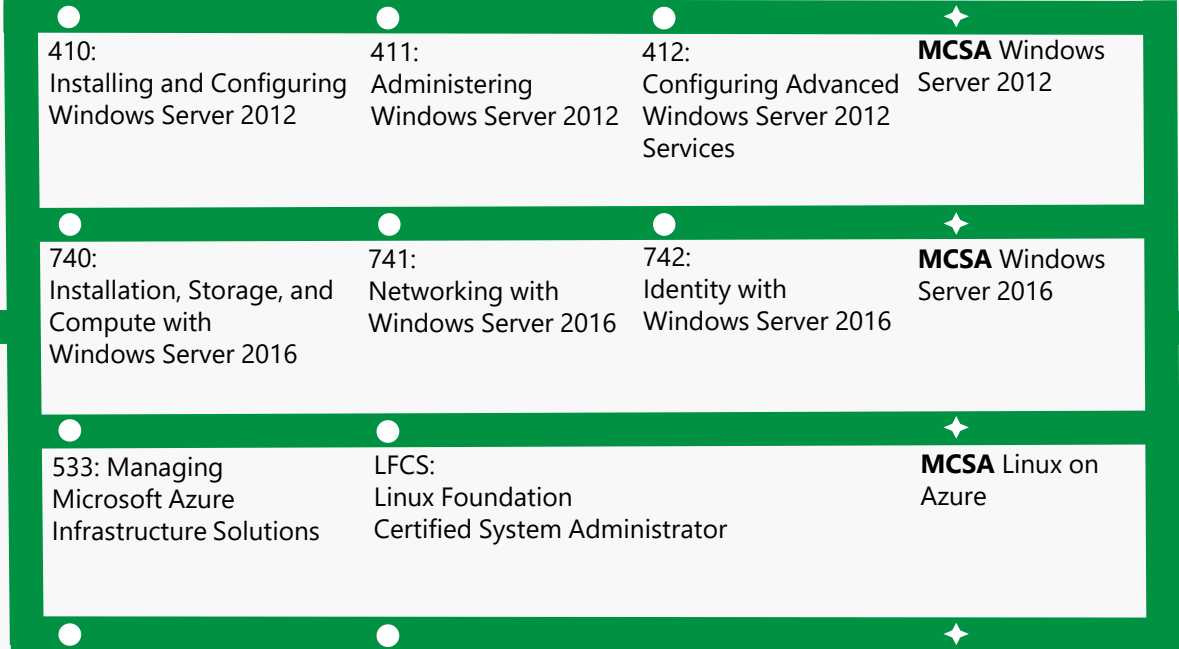

MCSA Dynamics 365 For Operations

**MCSE**  
Cloud Platform & Infrastructure  
Earned: 2017

- 532: Developing Microsoft Azure Solutions
- 533: Managing Microsoft Azure Infrastructure Solutions
- 534: Architecting Microsoft Azure Solutions
- 473: Designing and Implementing Cloud Data Platform Solutions
- 475: Designing and Implementing Big Data Analytics Solutions